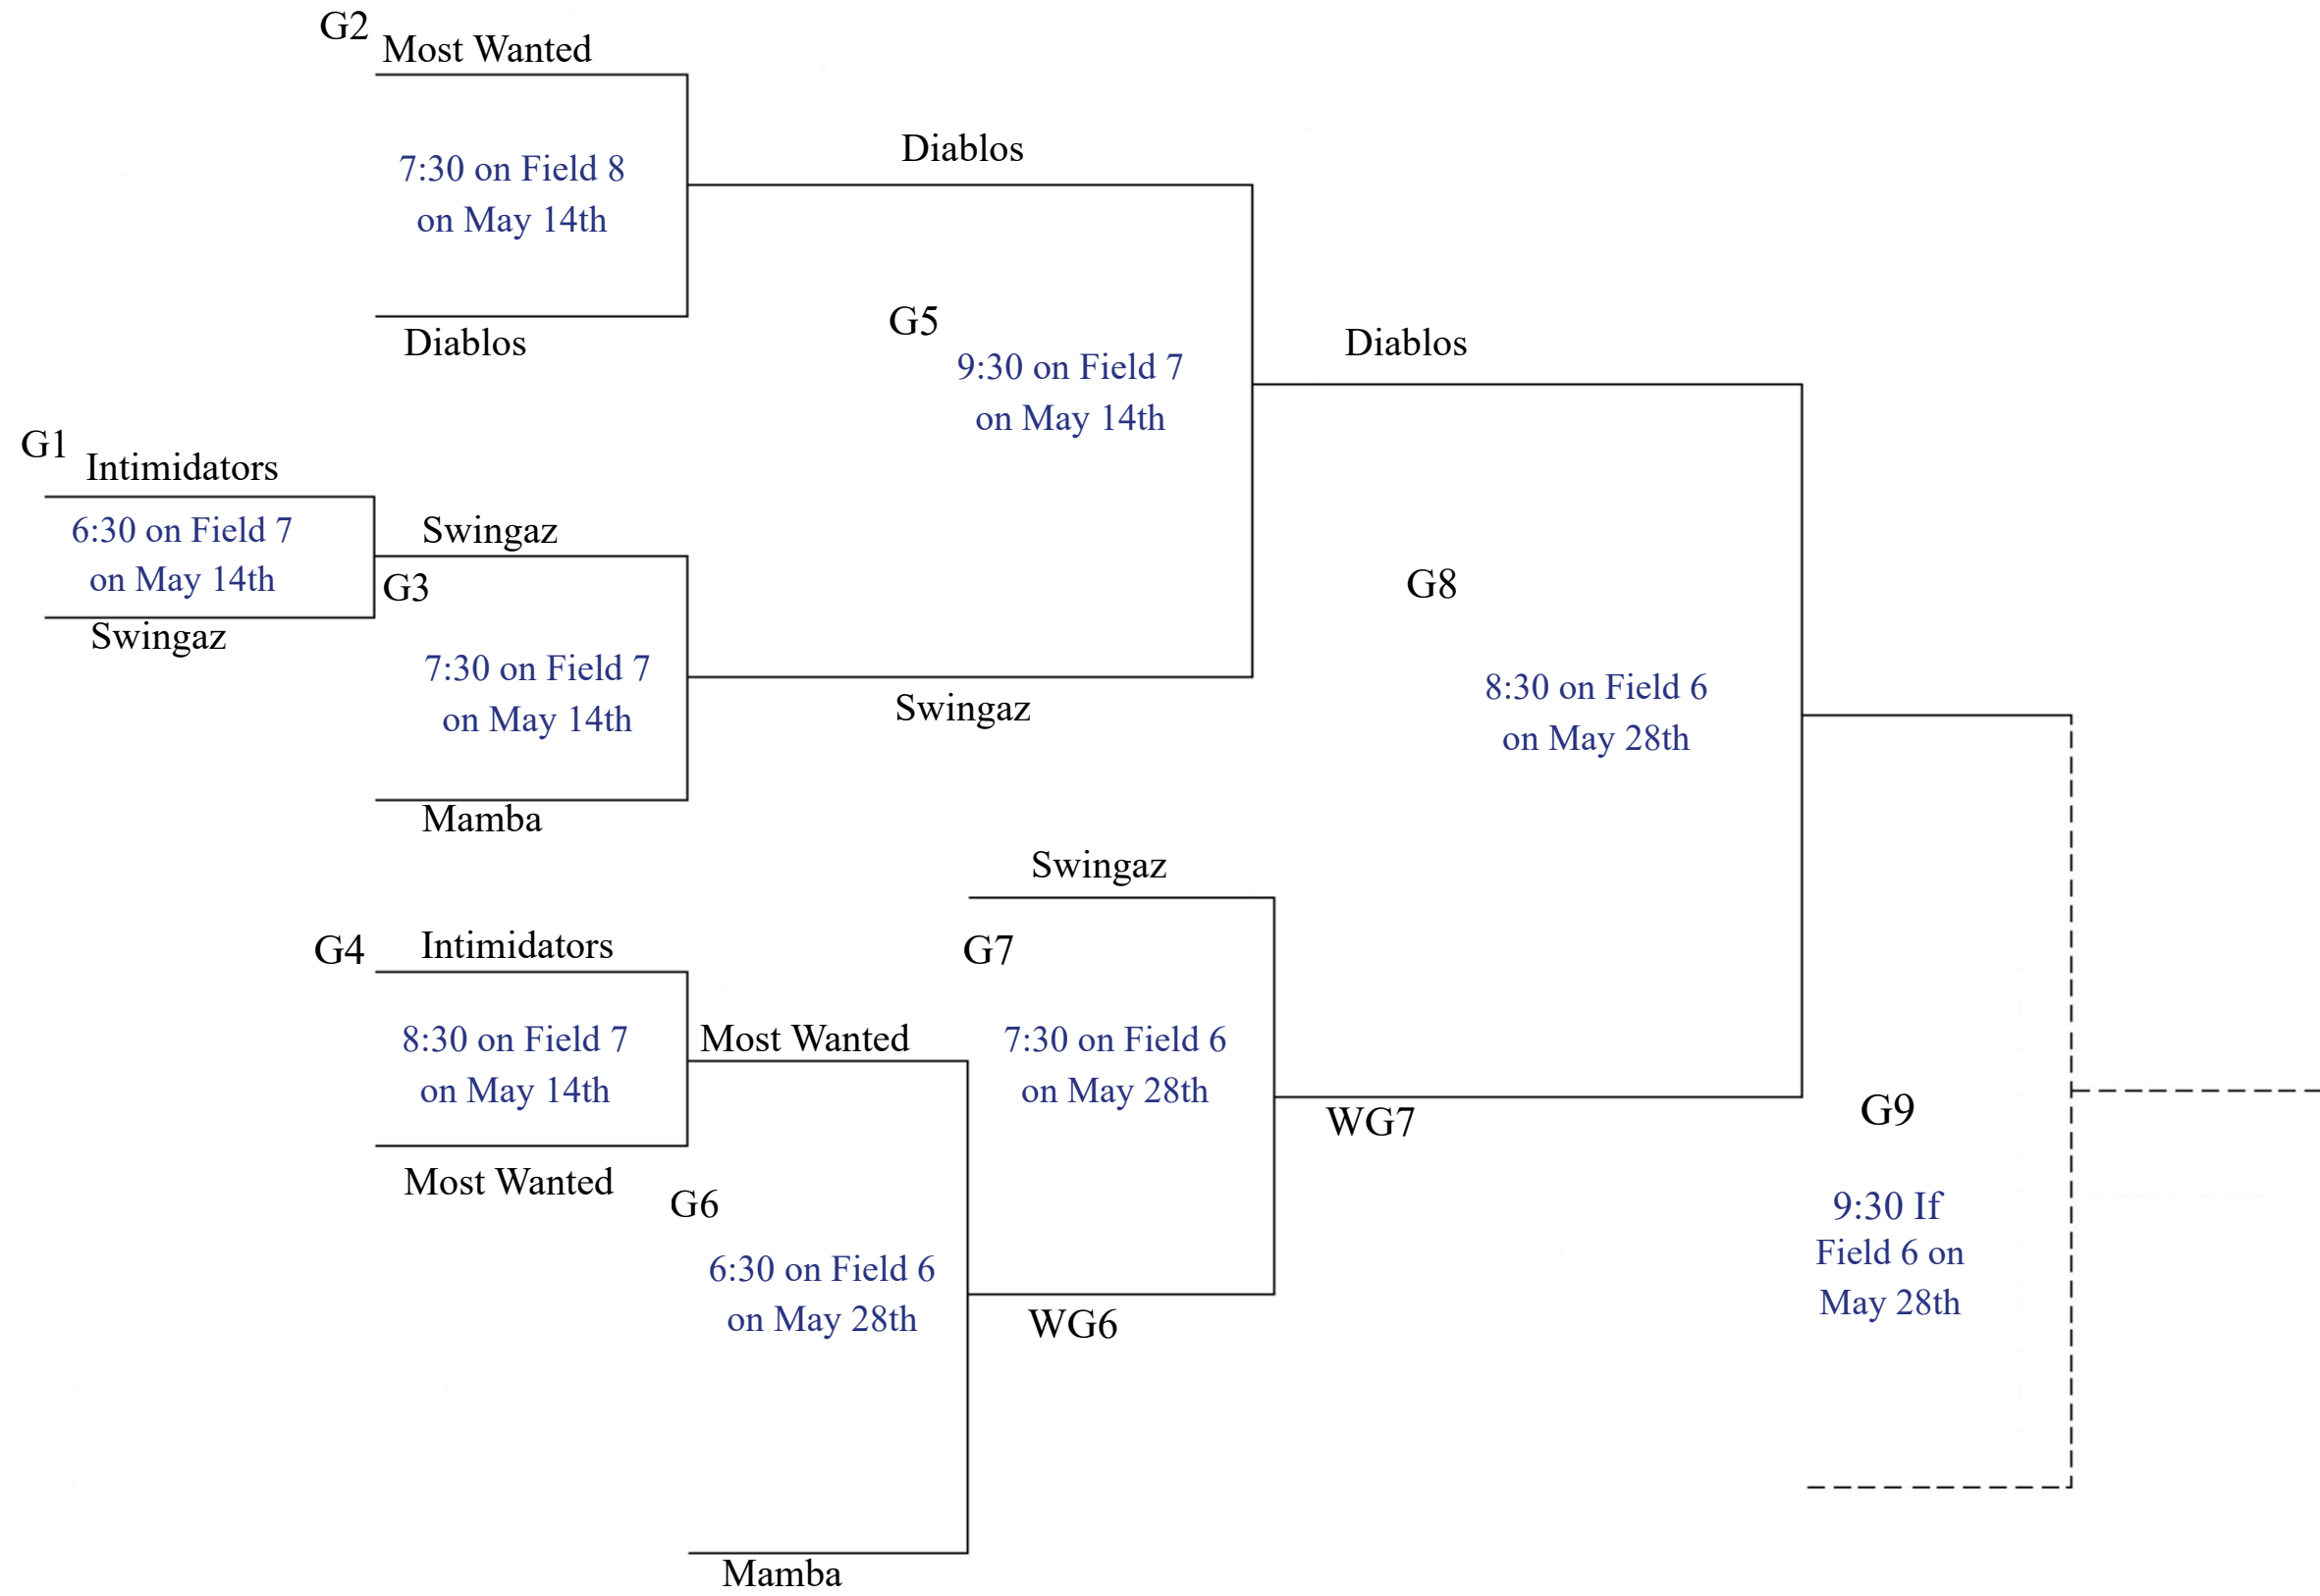

# Adult Softball Mens Lower Bracket

# Adult Softball Mens Mid Bracket

# Adult Softball Mens Upper Bracket