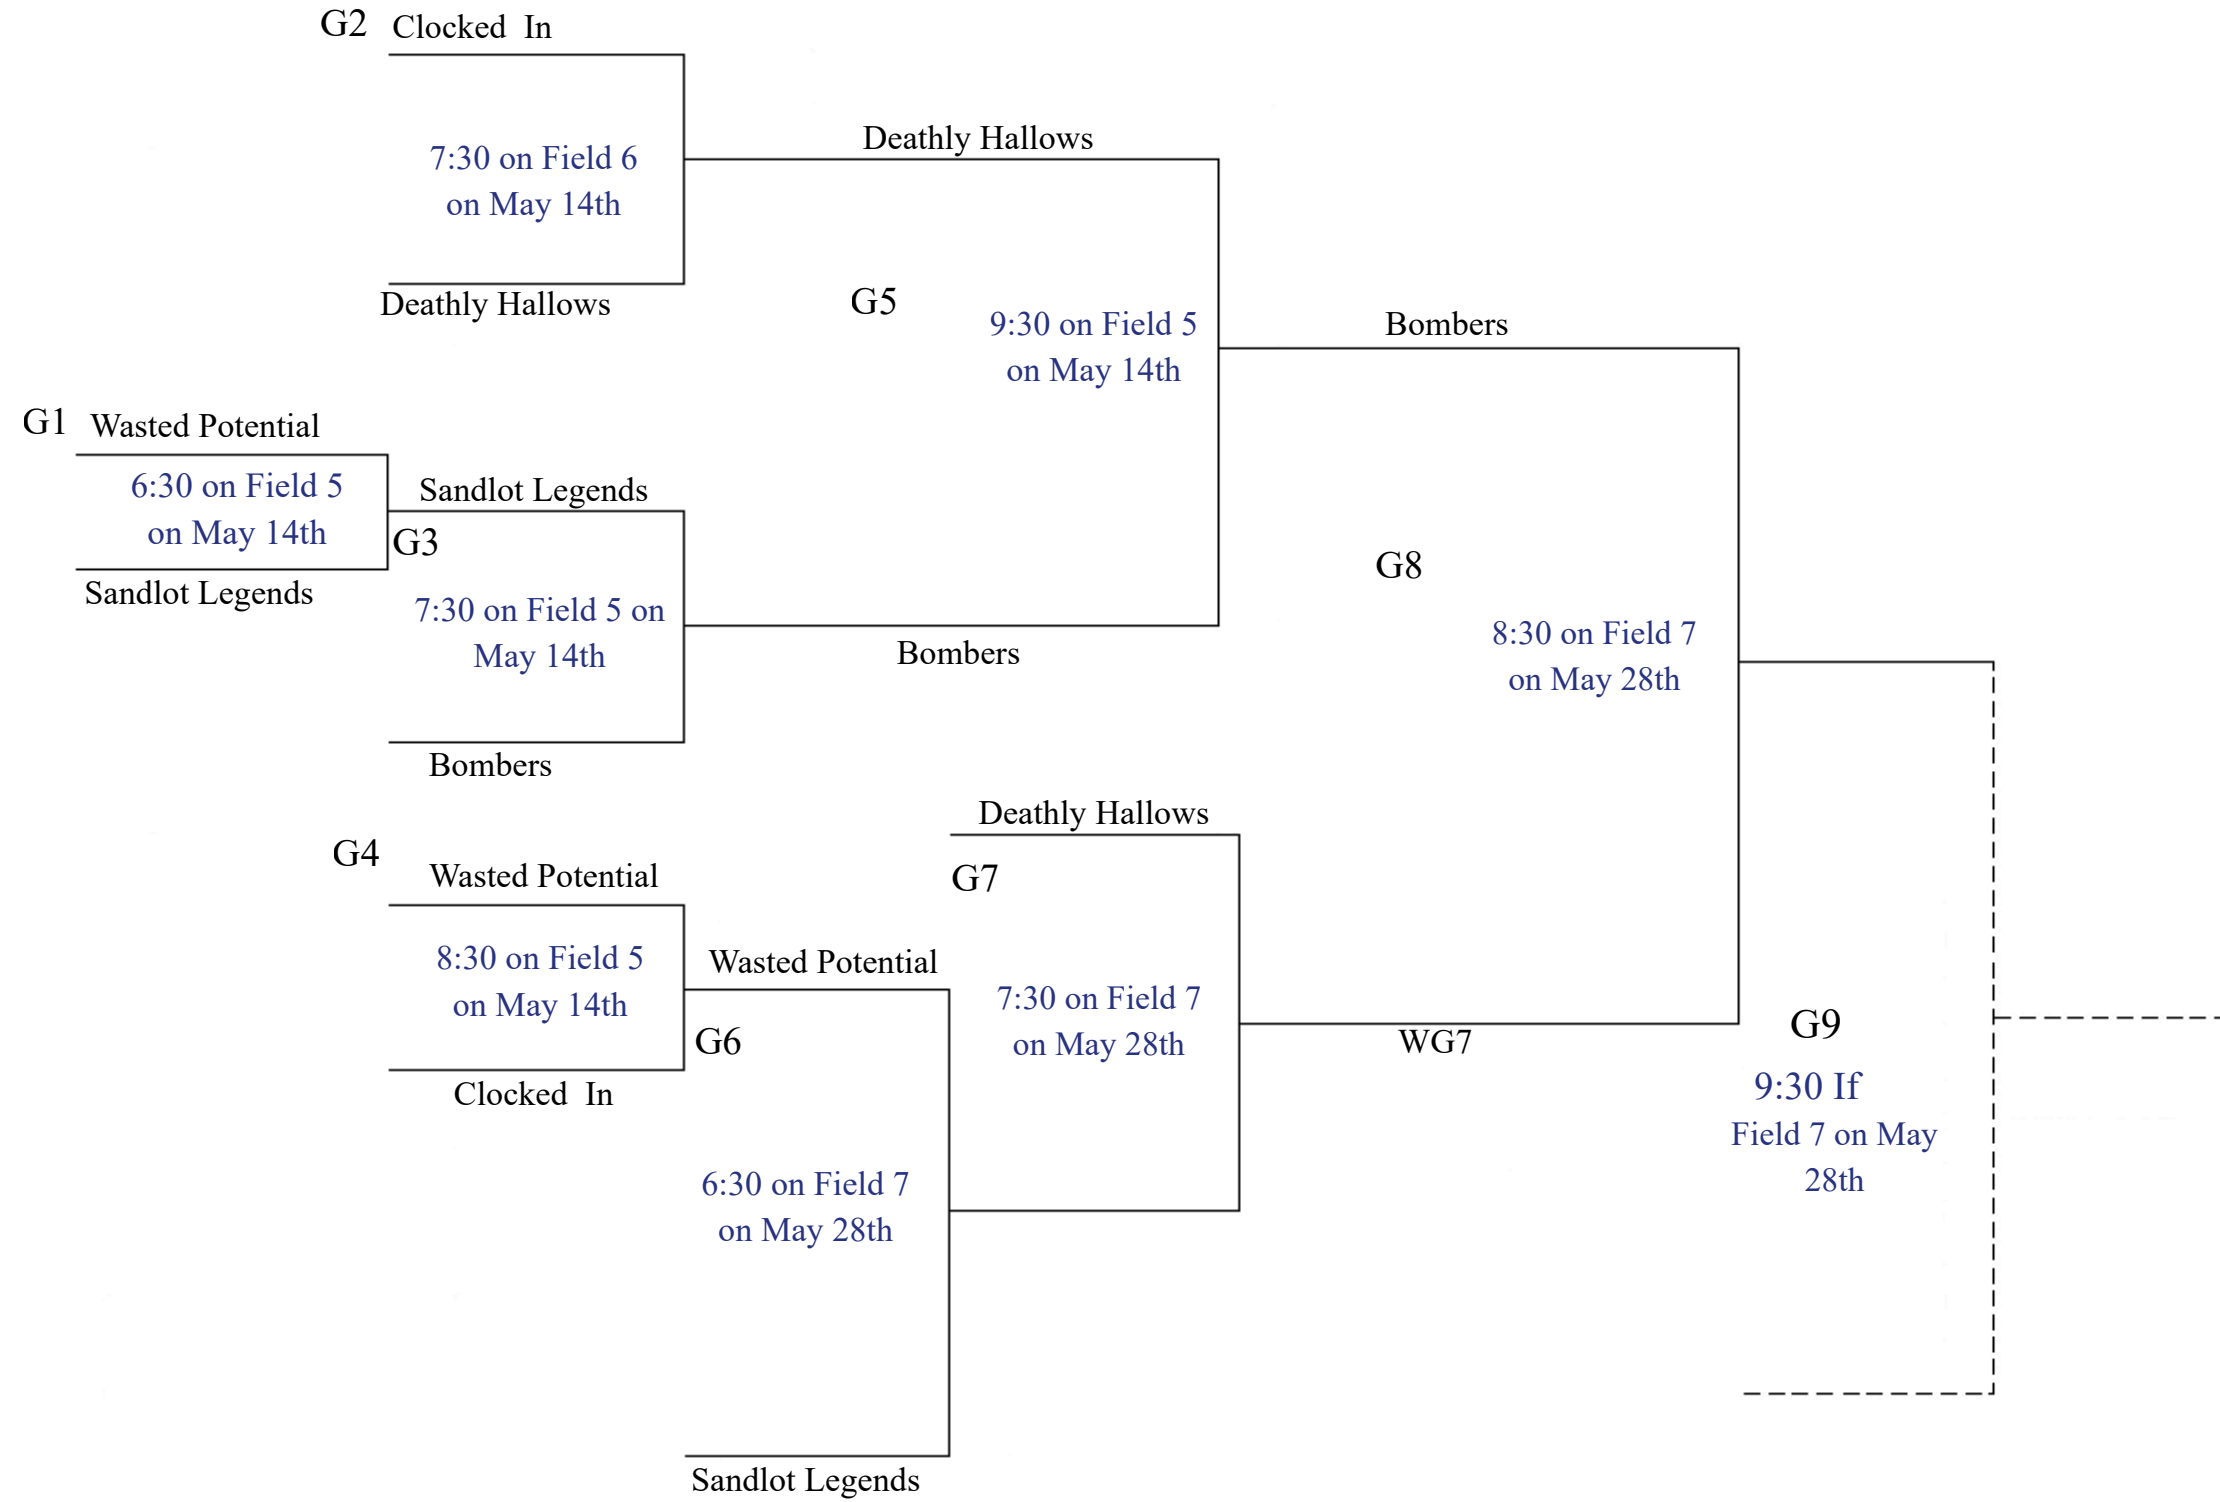

# Adult Softball Mens Lower Bracket

# Adult Softball Mens Mid Bracket

# Adult Softball Mens Upper Bracket